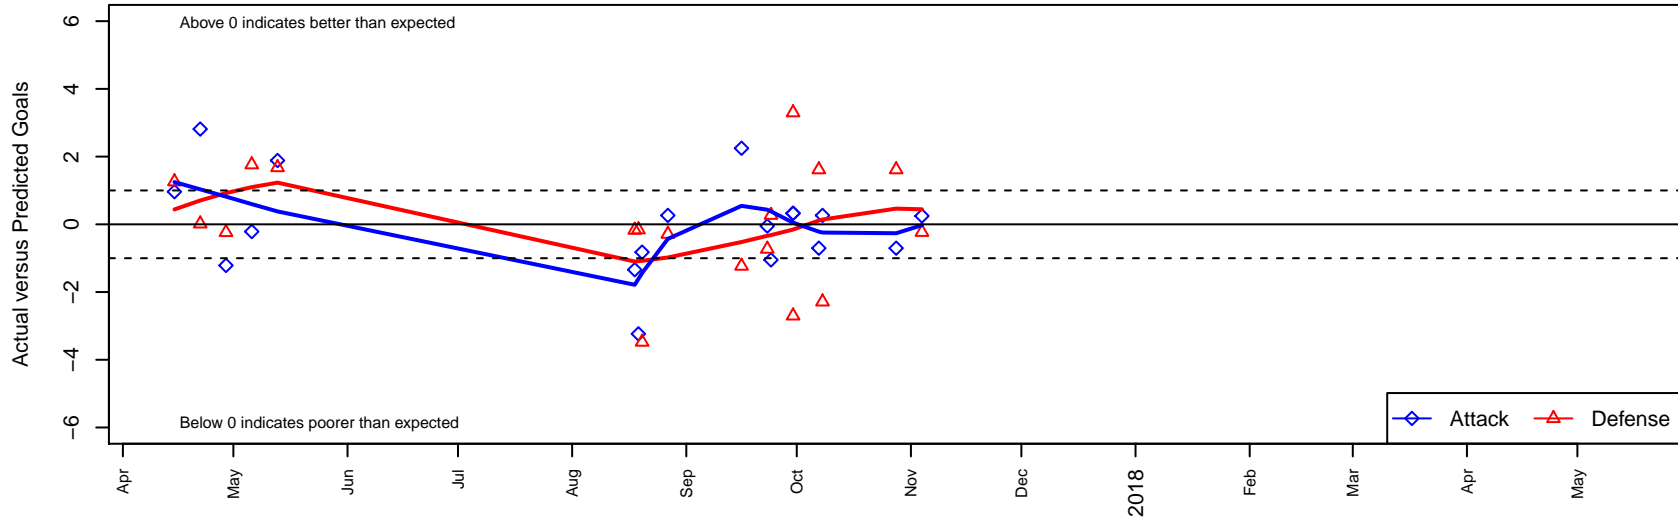

# Leavenworth Storm B03

Bard 2016  
 Leavenworth, WA  
 B03 total strength=1010  
 attack=3.18 defense=1.34  
 fall league = PSPL Classic 1 – East U15

alt names used:  
 (Ind.) Leavenworth Storm 03  
 Leavenworth Storm B03

Venues played:  
 2016 Spr PSPL–Inland Copa 1 U14  
 2017 Xtreme Cup BU15 Silver  
 2017 PSPL Classic 1 – East U15

**Leavenworth Storm B03**  
 Dots are actual minus expected GF (blue circles) and GA (red triangles).  
 Blue line is smoothed change in attack strength. Red is smoothed change in defense strength.

**attack and defense variance (black dot)  
relative to other teams  
and top 10 in region**

**attack and defense rating  
relative to others at age  
and all opponents in last 13 months**

**Performance relative to 13 month average**