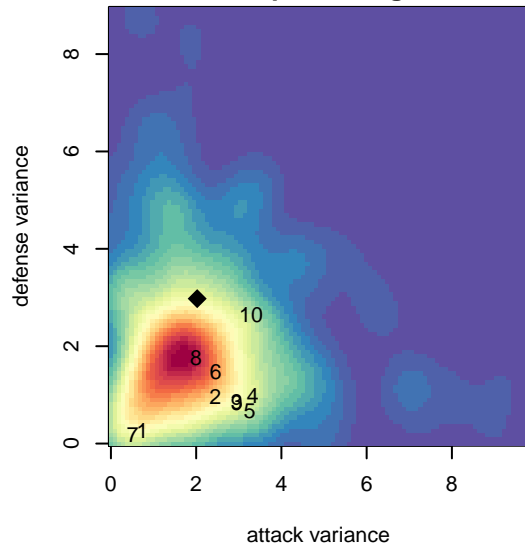

# Leavenworth Storm B03

Bard 2016  
 Leavenworth, WA  
 B03 total strength=1010  
 attack=3.18 defense=1.34  
 fall league = PSPL Classic 1 – East U15

alt names used:  
 (Ind.) Leavenworth Storm 03  
 Leavenworth Storm B03

Venues played:  
 2016 Spr PSPL–Inland Copa 1 U14  
 2017 Xtreme Cup BU15 Silver  
 2017 PSPL Classic 1 – East U15

**Leavenworth Storm B03**  
 Dots are actual minus expected GF (blue circles) and GA (red triangles).  
 Blue line is smoothed change in attack strength. Red is smoothed change in defense strength.

**attack and defense variance (black dot)  
relative to other teams  
and top 10 in region**

**attack and defense rating  
relative to others at age  
and all opponents in last 13 months**

**Performance relative to 13 month average**