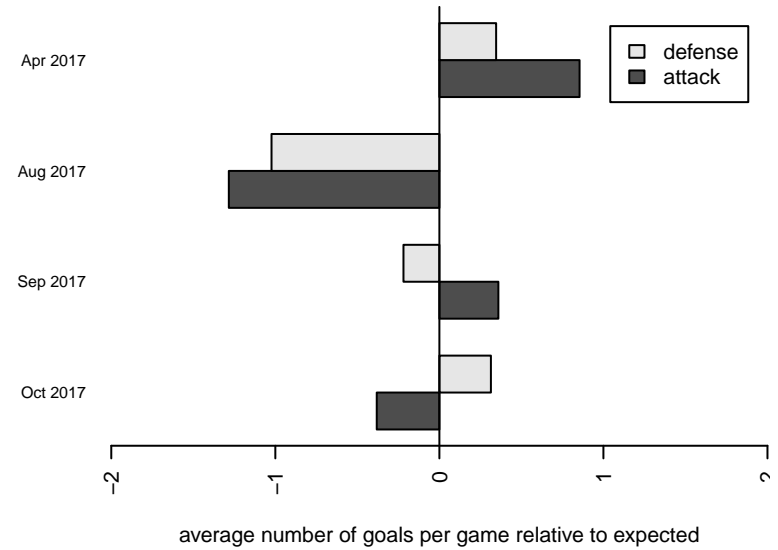

Performance relative to 13 month average