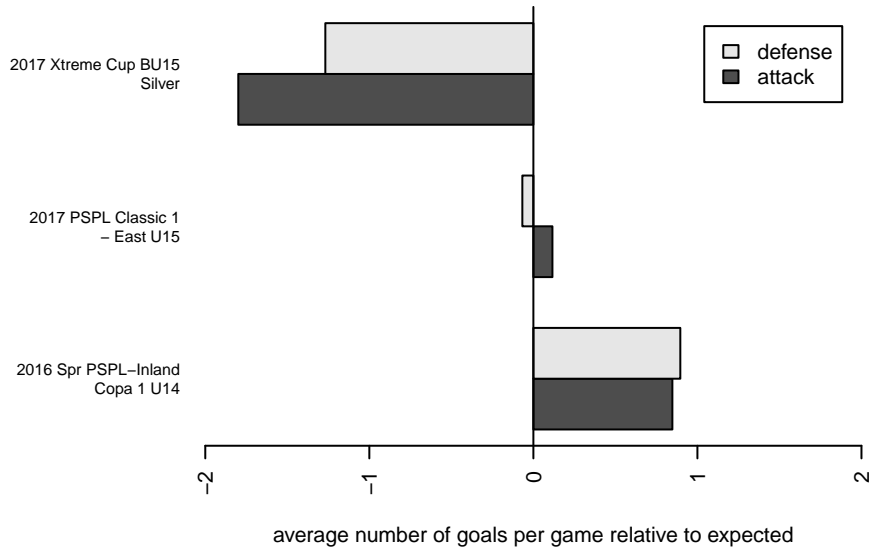

# Leavenworth Storm B03

Bard 2016  
 Leavenworth, WA  
 B03 total strength=1010  
 attack=3.18 defense=1.34  
 fall league = PSPL Classic 1 – East U15

alt names used:  
 (Ind.) Leavenworth Storm 03  
 Leavenworth Storm B03

Venues played:  
 2016 Spr PSPL–Inland Copa 1 U14  
 2017 Xtreme Cup BU15 Silver  
 2017 PSPL Classic 1 – East U15

**Leavenworth Storm B03**  
 Dots are actual minus expected GF (blue circles) and GA (red triangles).  
 Blue line is smoothed change in attack strength. Red is smoothed change in defense strength.

**attack and defense variance (black dot)  
relative to other teams  
and top 10 in region**

**attack and defense rating  
relative to others at age  
and all opponents in last 13 months**

**Performance relative to 13 month average**