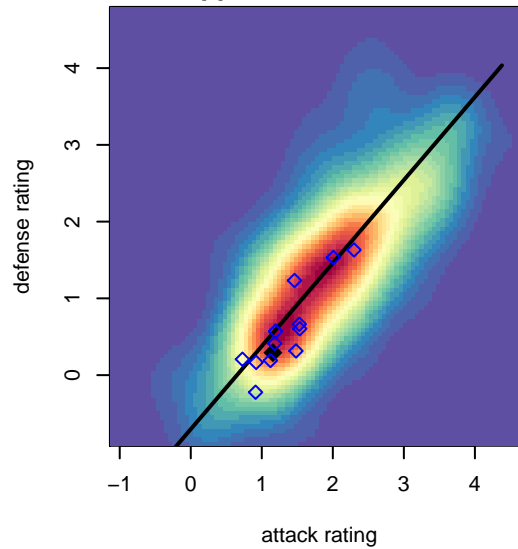

# Leavenworth Storm B03

Bard 2016  
 Leavenworth, WA  
 B03 total strength=1010  
 attack=3.18 defense=1.34  
 fall league = PSPL Classic 1 – East U15

alt names used:  
 (Ind.) Leavenworth Storm 03  
 Leavenworth Storm B03

Venues played:  
 2016 Spr PSPL–Inland Copa 1 U14  
 2017 Xtreme Cup BU15 Silver  
 2017 PSPL Classic 1 – East U15

**Leavenworth Storm B03**  
 Dots are actual minus expected GF (blue circles) and GA (red triangles).  
 Blue line is smoothed change in attack strength. Red is smoothed change in defense strength.

**attack and defense variance (black dot)  
relative to other teams  
and top 10 in region**

**attack and defense rating  
relative to others at age  
and all opponents in last 13 months**

**Performance relative to 13 month average**