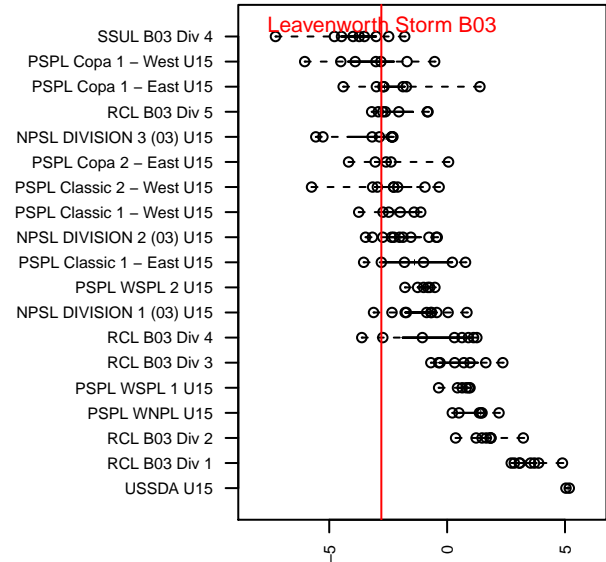

# Leavenworth Storm B03

Bard 2016  
 Leavenworth, WA  
 B03 total strength=1010  
 attack=3.18 defense=1.34  
 fall league = PSPL Classic 1 – East U15

alt names used:  
 (Ind.) Leavenworth Storm 03  
 Leavenworth Storm B03

Venues played:  
 2016 Spr PSPL–Inland Copa 1 U14  
 2017 Xtreme Cup BU15 Silver  
 2017 PSPL Classic 1 – East U15

**Leavenworth Storm B03**  
 Dots are actual minus expected GF (blue circles) and GA (red triangles).  
 Blue line is smoothed change in attack strength. Red is smoothed change in defense strength.

**attack and defense variance (black dot)  
relative to other teams  
and top 10 in region**

**attack and defense rating  
relative to others at age  
and all opponents in last 13 months**

**Performance relative to 13 month average**